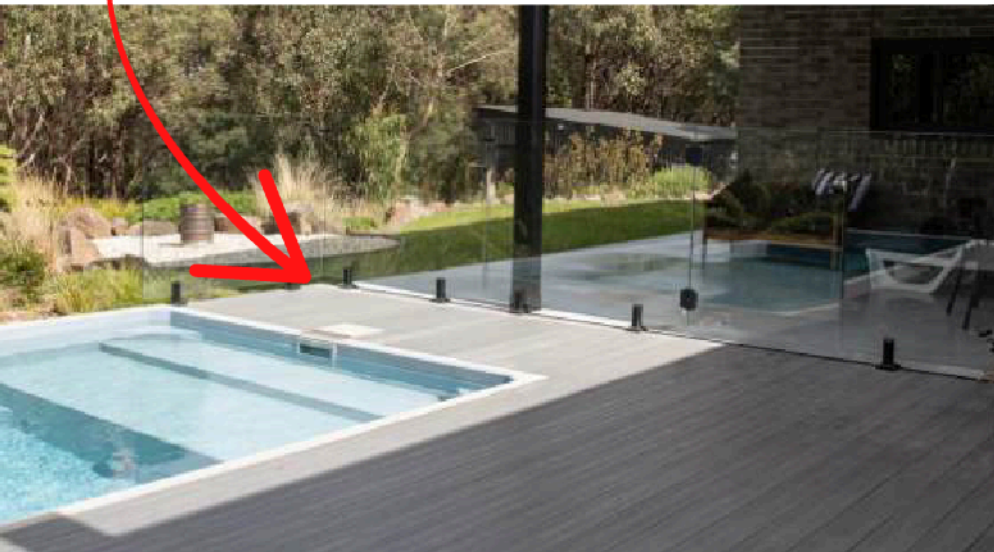

CHOOSE EKO DECKING BOARD COLOUR

IF WE ARE BUILDING A DECK FOR YOUR PROJECT
PLEASE CHOOSE YOUR DECKING COLOUR

Alpine Ash

Backbeach

Estate Brown

Ironwood

Leatherwood

Riverbank Red