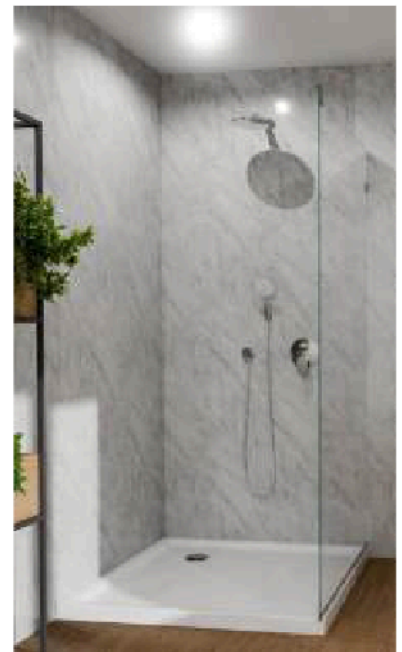

BLACK SENSA

CONCRETE

CALACATTA (GLOSSY)

GREY MARBLE

CHOOSE **BATHROOM VINYL FLOORING COLOUR**

WATERPROOF VINYL - BATHROOM FLOORING

BLACK

LIGHT GREY

BLUE

YELLOW BEIGE

CHOOSE YOUR **BEDROOM CARPET COLOUR**

YOU CAN SELECT EITHER CARPET OR VINYL FOR BEDROOMS

DAYTONA

DESERT BROWN

ASH GREY

BISTRO